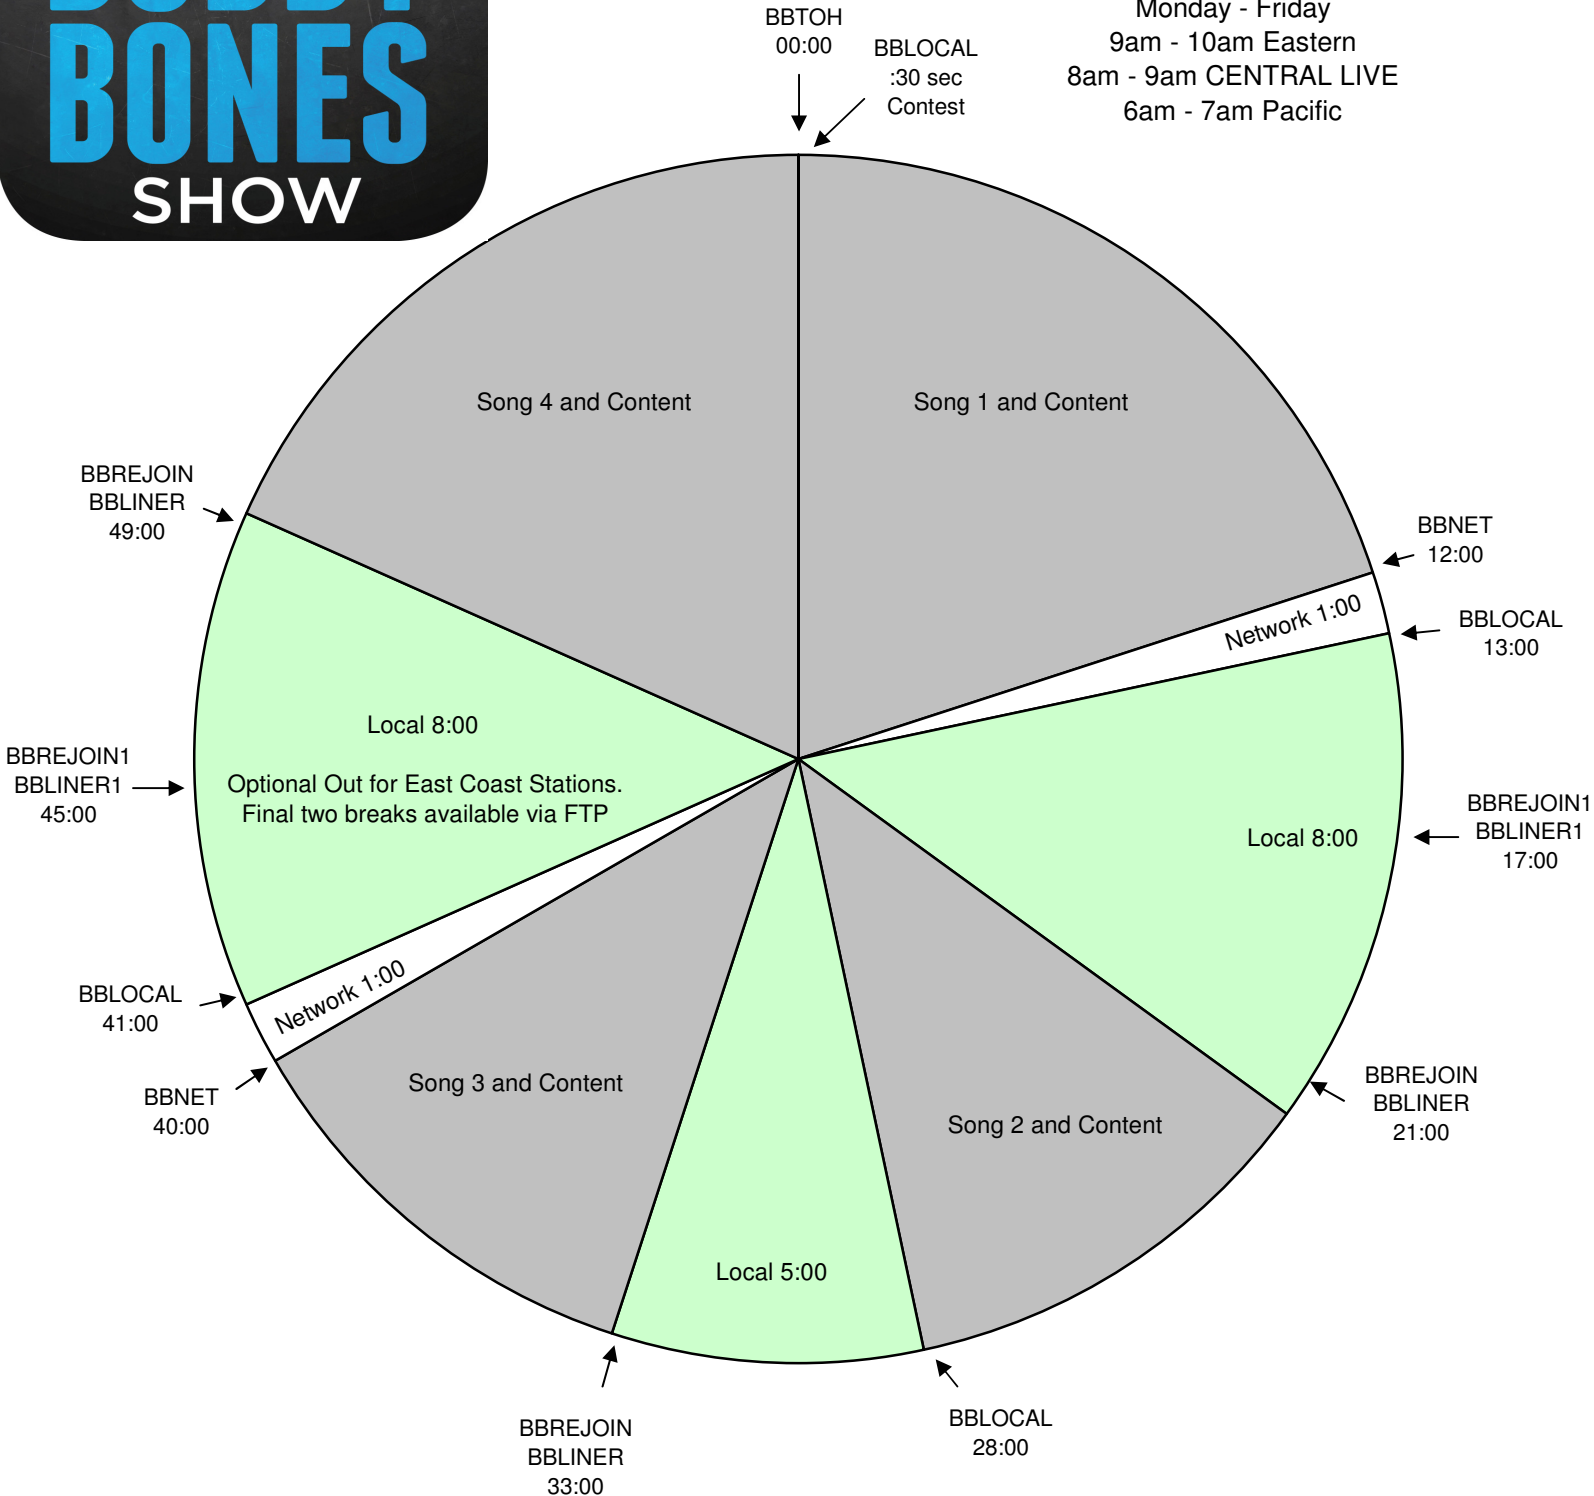

THE BOBBY BONES SHOW

The Bobby Bones Show Contest Clock
Effective October 13th - November 21st 2014

Premiere XDS PRO4-P Satellite

Hour 4

Monday - Friday
9am - 10am Eastern
8am - 9am CENTRAL LIVE
6am - 7am Pacific

For Technical Assistance call:
Premiere Network Operations Center: 800-276-4431
Technical Info: www.premiereradio.com/engineering

All Breaks Float! TOH & BBLINER Also Float!

Program is live for 5 hours starting at 6am Eastern. Central and Western time zones are welcome to air 5 hours, starting at 5am local time.

Network will program music and talk during the content segments. Stations are welcome to schedule additional songs in the 8 minute local segments

"TOH" BBLOCAL - Fires 30 second contest local break.

BBLOCAL - Fires local breaks. All breaks float.

BBLINER - Floats. Fires locally voiced short show ID - must be exactly 5 second, dry voice

BBLINER1 - Fires locally voiced short show ID - must be exactly 5 second, dry voice

BBREJOIN - Joins the show

BBREJOIN1 - Optional rejoin for 4 minute local breaks.